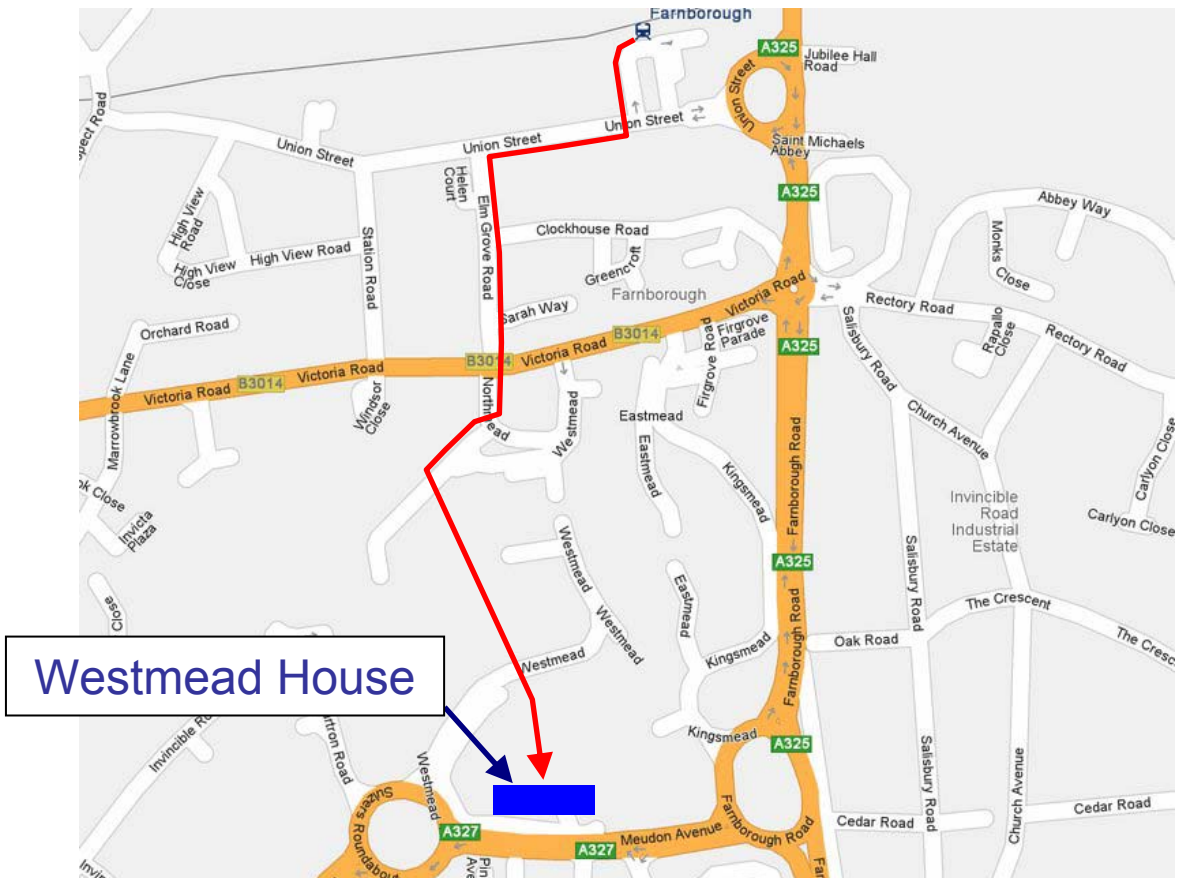

Directions from Train Station to FEESA's Farnborough Offices

1. Leave Farnborough Main Station and turn right on Union St.
2. Then left into Elm Grove, across Victoria Rd into Northmead.
3. Walk through retail park to Farnborough Recreation Centre.
4. Westmead House is directly in front.
5. Sign in at Westmead House Reception